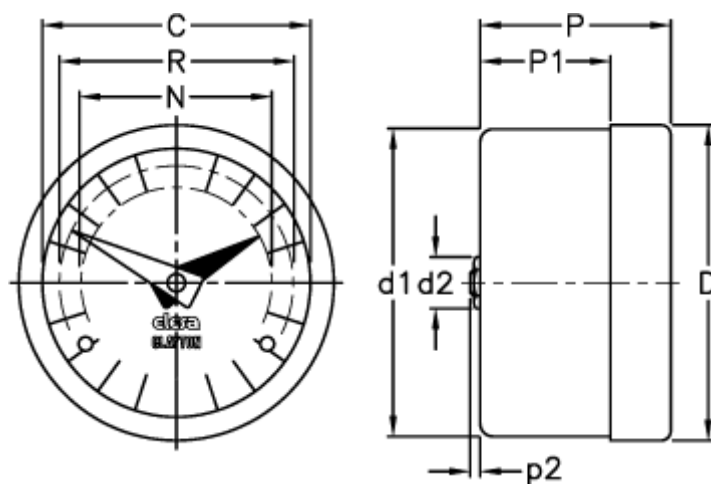

Article number: 2307020021

Description: E+G Gravity indicator
GA01-0004-D

Measures

C = 42

R = 37

D = 49.6

D1 = 48.3

d2 = 8

N = 30

P = 30

P1 = 20.5

p2 = 1.6